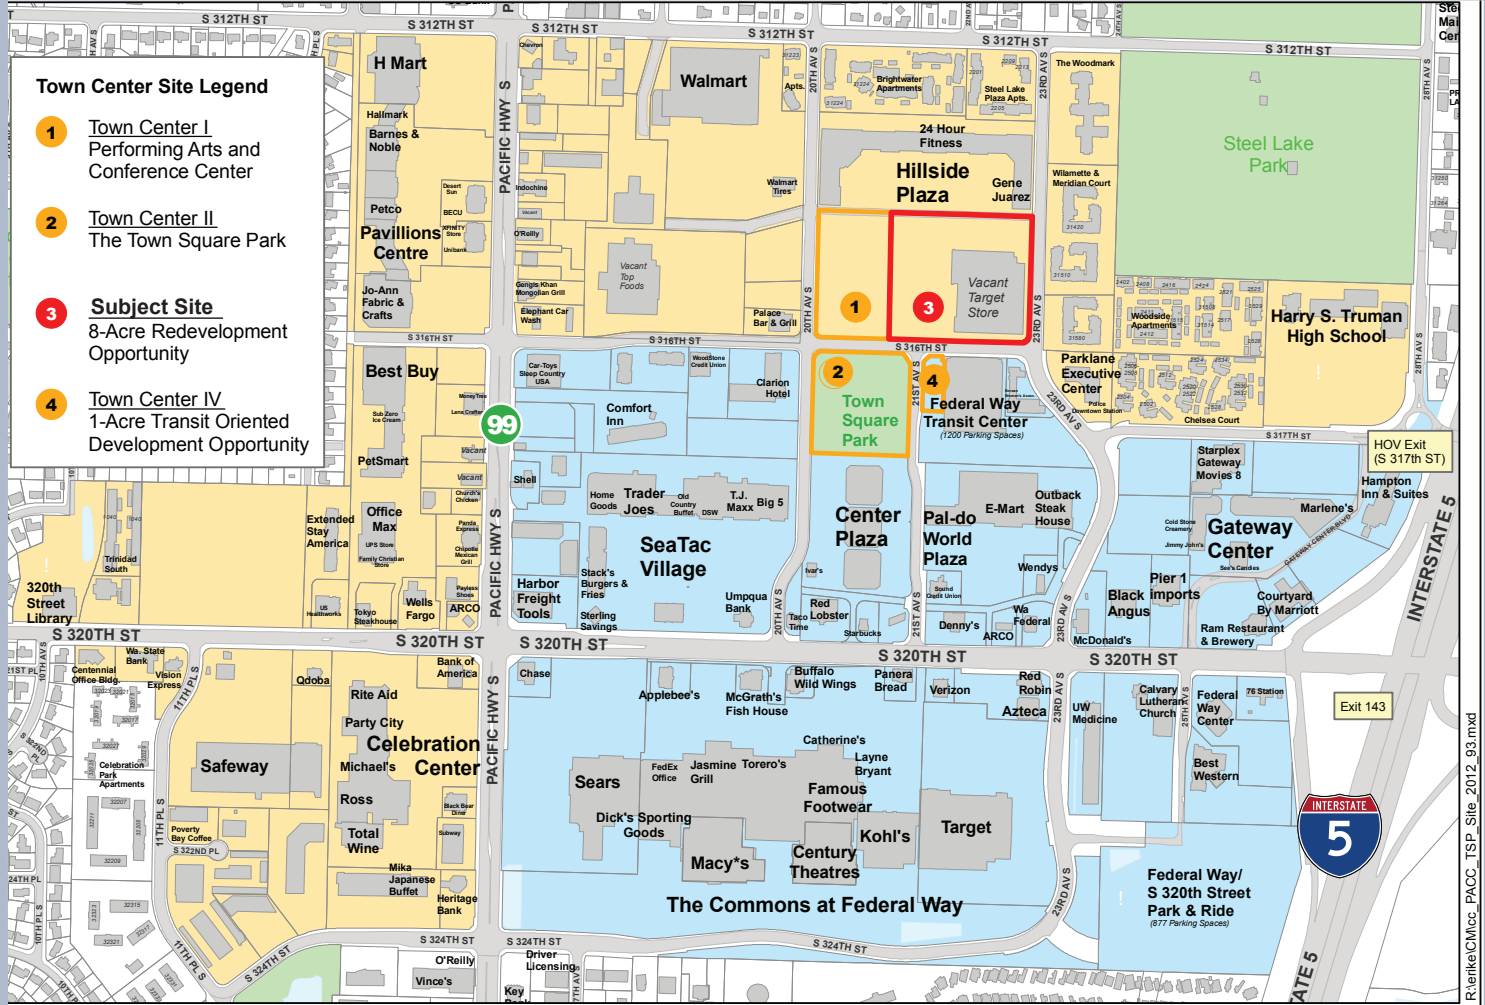

# REGIONAL MAP

# TOWN CENTER MAP

- Town Center Site Legend**
- 1** Town Center I  
Performing Arts and Conference Center
  - 2** Town Center II  
The Town Square Park
  - 3** Subject Site  
8-Acre Redevelopment Opportunity
  - 4** Town Center IV  
1-Acre Transit Oriented Development Opportunity

- Legend**
- TownCenter III
  - Town Center I, II, & IV
  - City Center Core
  - City Center Frame

**CITY OF Federal Way**

This map is accompanied by no warranties.

**Development Site within Downtown**