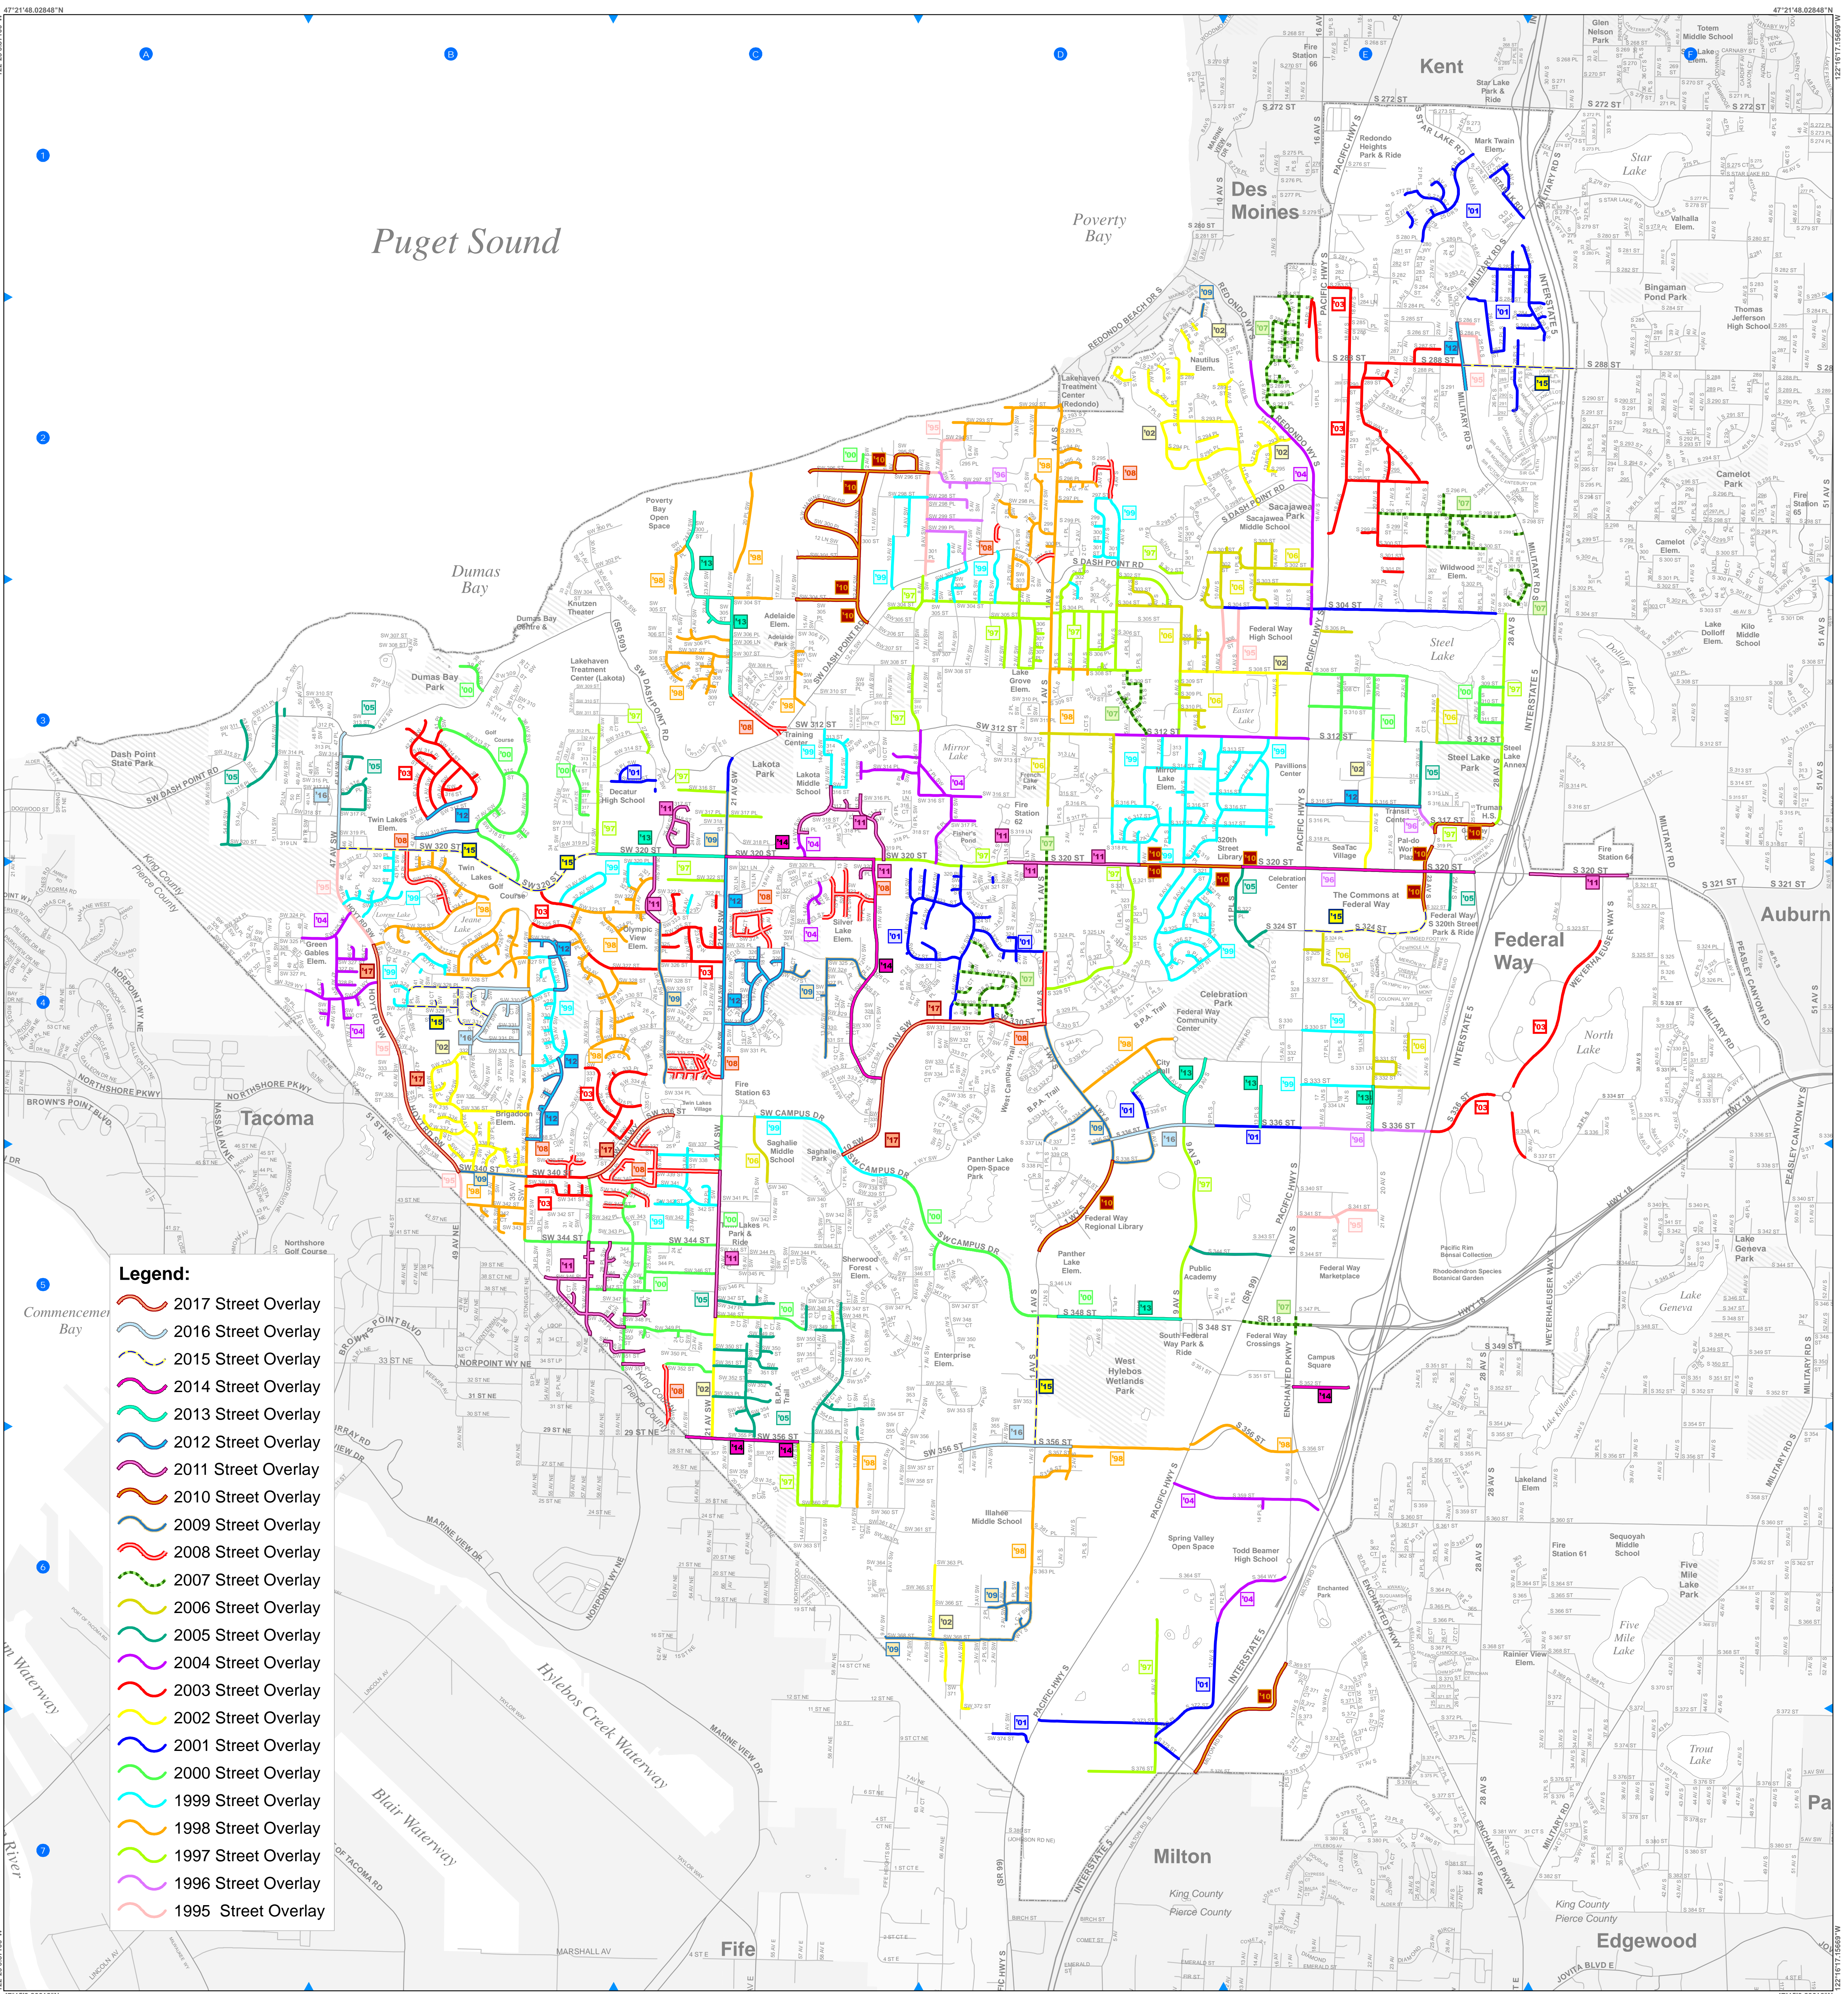

City of Federal Way Street Overlay History

Map Date: August 2017
 City of Federal Way,
 GIS Division
 33325 8th Ave S
 Federal Way, WA 98003
 (253) 835-7000
 www.cityoffederalway.com

- Legend:**
- 2017 Street Overlay
 - 2016 Street Overlay
 - 2015 Street Overlay
 - 2014 Street Overlay
 - 2013 Street Overlay
 - 2012 Street Overlay
 - 2011 Street Overlay
 - 2010 Street Overlay
 - 2009 Street Overlay
 - 2008 Street Overlay
 - 2007 Street Overlay
 - 2006 Street Overlay
 - 2005 Street Overlay
 - 2004 Street Overlay
 - 2003 Street Overlay
 - 2002 Street Overlay
 - 2001 Street Overlay
 - 2000 Street Overlay
 - 1999 Street Overlay
 - 1998 Street Overlay
 - 1997 Street Overlay
 - 1996 Street Overlay
 - 1995 Street Overlay

This map is accompanied by NO warranties, and is simply a graphic representation.